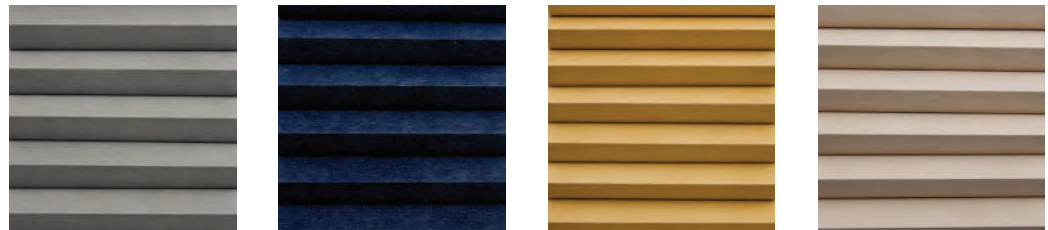

ROOM DARKENING: 100% UV BLOCKAGE