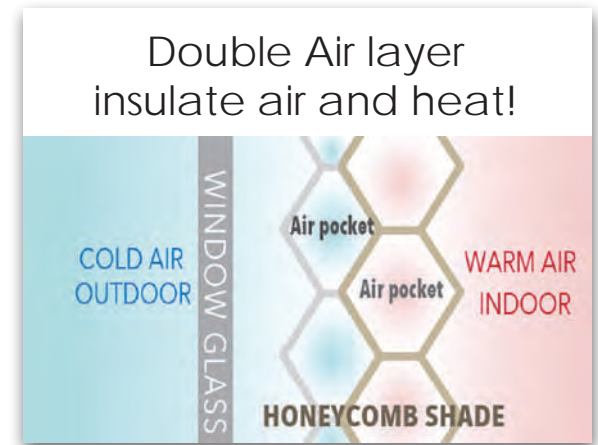

GET THE MOST ENERGY SAVINGS

Your windows are a source through which surprising amounts of energy for heating and cooling can be lost. The pockets of our unique cellular fabrics create a layer of insulation, for substantial energy savings and protection against energy loss.

SAVE UP TO 34.1% MORE ENERGY*

Solar heat passes through windows in the summer, while indoor heat escapes in the winter. The circulation of indoor and outside air is also a cause of energy loss. Our honeycomb shades can significantly protect your home from these types of energy losses – to create a more comfortable living environment year-round, while helping you leave a smaller carbon footprint.

	No Honeycomb Shades	With 45mm Double Cell Light Filtering	With 45mm Double Cell Room Darkening
Air Conditioner Load (MJ)	37,715 MJ	27,863 MJ	24,859 MJ
Power consumed (kwh)	3,492 kwh	2,580 kwh	2,302 kwh
Energy Savings	None	26.1%	34.1%

*Individual results will vary. Calculation based on simulated yearly energy savings derived from "Lescom Wind" model by Takeda Jen Tokyo University of Science. The simulation assumes the following:

- 34.28 m² room
- 45mm double cell room darkening fabric
- Energy efficiency of A/C : COP=3
- Windows: 1 in east (6 m²), 2 in south (12 m²), 1 in west (6 m²)
- Window Glass: Double glass (3mm+A6+3mm)
- A/C settings: 26°C for cold room, 21.7°C for warm room